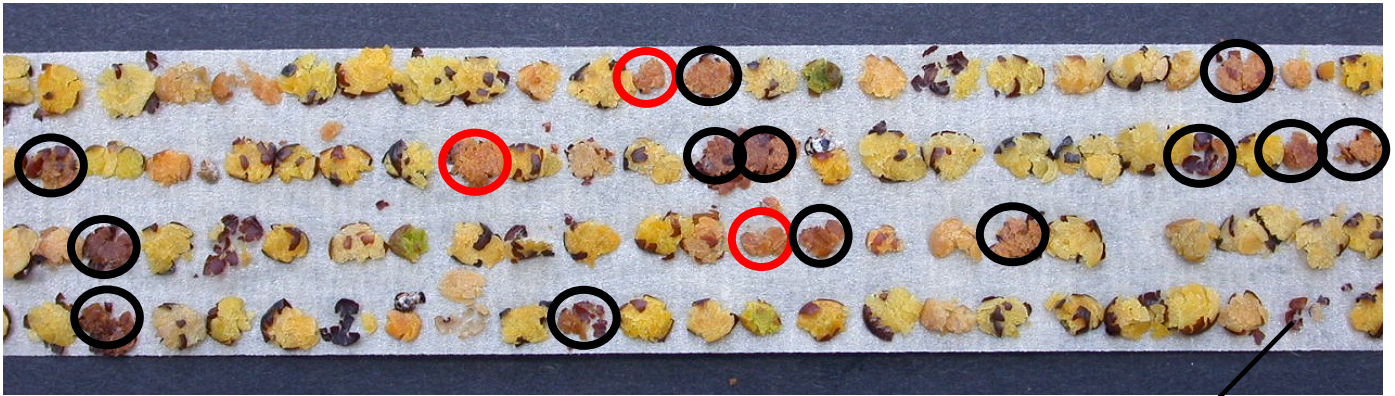

# Canola Colour Guide

Distinctly Green		Tan		Brown		
PANTONE 7495 C	PANTONE 581 C	PANTONE 131 C	PANTONE 145 C	PANTONE 146 C	PANTONE 464 C	PANTONE 462 C

→ Tan Seed

→ Brown Seed

Empty seed with no meal

For further assistance or an official grade, please contact the Canadian Grain Commission at 519-436-3190 (Chatham office).  
 This canola colour guide was not produced by the Canadian Grain Commission.